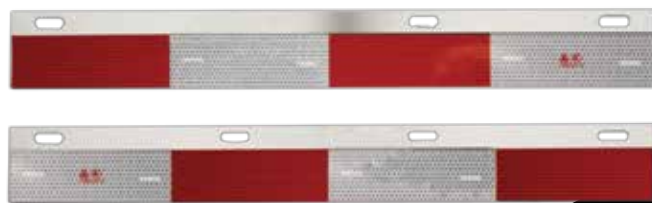

PARTS SPECIALS | JUNE 2021

**Quarter Fender Kit,
Stainless Steel**

PART # 562-9107

\$160⁰⁰

Conspicuity Plate Set, Straight

PART # 562-440

\$13⁰⁰

**Creeper Low Profile Plastic,
Blue Pro**